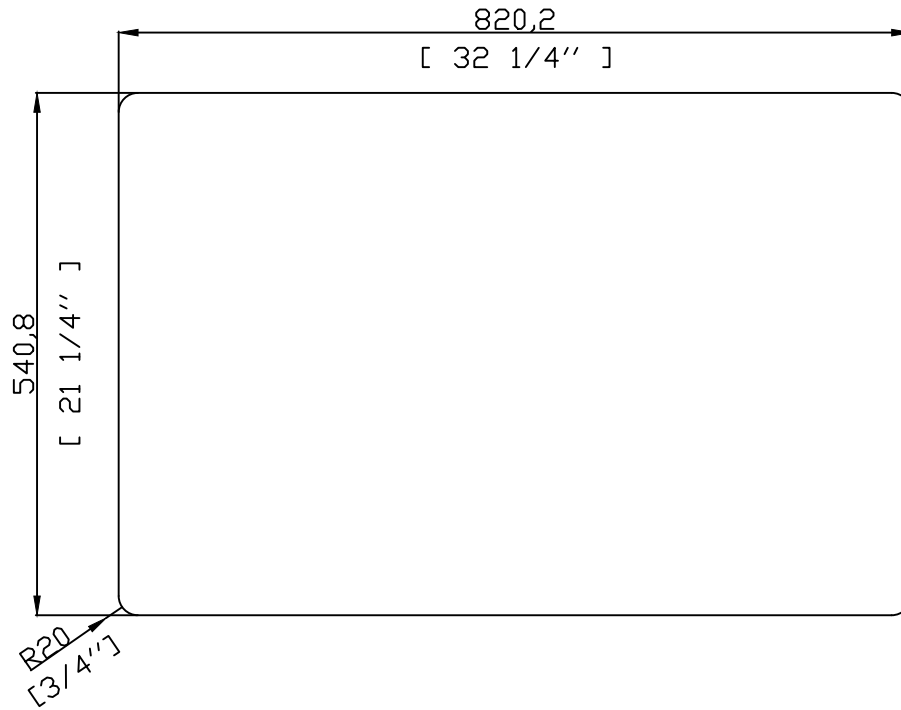

mm
[inch]

UKINOX USA
www.ukinoxusa.com
1-844-867-9379

30" LARGE SINGLE BOWL

This template file is meant to be a guideline and must be compared with the actual product which should always be present to ensure a perfect cut. Testing on a scrap piece before the final cut is always recommended. UKINOX IS NOT RESPONSIBLE FOR ANY IMPROPERLY CUT COUNTERTOP OR AN IMPROPER INSTALLATION.