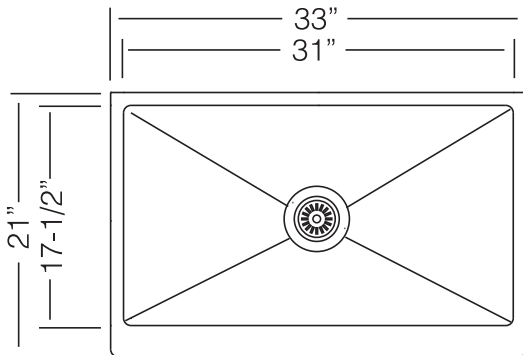

UK PC840 P PLATINUM UK PC840 M MATTE BLACK FARMHOUSE SINK

GENERAL

Fine quality sink bowl formed of 16 gauge
BA 304 18/10 nickel bearing stainless steel.

DESIGN FEATURES

Bowl Depth : 10"
Finish : Soft Satin Finish
Underside : Sound absorbing pads and special paint
applied to dampen sound
Drain Opening : 3-1/2"

OPTIONAL ACCESSORIES

Stainless Steel Bottom Grid
Wood Cutting Board
Drying Rack

SINK DIMENSIONS (INCHES)

Recommended Cabinet Size 36"

INSTALLATION PROFILE*

(Undermount)

Ukinox reserves the right to change
product specifications without notice.
Printed in USA © 2023 Ukinox