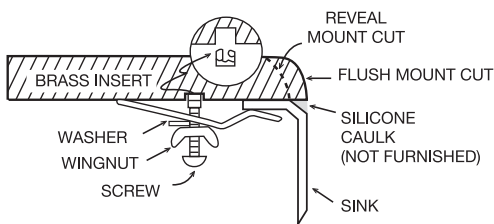

UK PC840 P PLATINUM UK PC840 M MATTE BLACK FARMHOUSE SINK

GENERAL

Fine quality sink bowl formed of 16 gauge
BA 304 18/10 nickel bearing stainless steel.

DESIGN FEATURES

Bowl Depth : 10"
Finish : Soft Satin Finish
Underside : Sound absorbing pads and special paint
applied to dampen sound
Drain Opening : 3-1/2"

OPTIONAL ACCESSORIES

Stainless Steel Bottom Grid
Wood Cutting Board
Drying Rack

SINK DIMENSIONS (INCHES)

Recommended Cabinet Size 36"

INSTALLATION PROFILE*

(Undermount)

Ukinox reserves the right to change
product specifications without notice.
Printed in USA © 2023 Ukinox

*Template and countertop
mounting clips are packed
with every sink