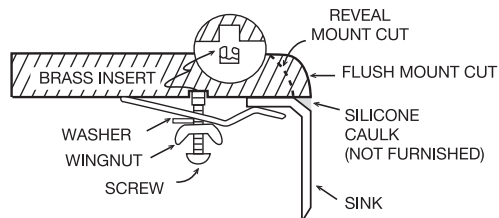

INSTALLATION PROFILE*

(Undermount)