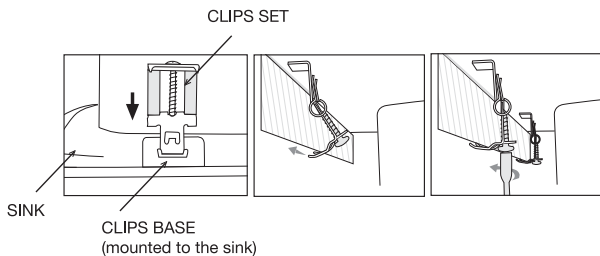

(Inset)

Ukinox reserves the right to change product specifications without notice.
Printed in USA © 2023 Ukinox

*Template and countertop mounting clips are packed with every sink