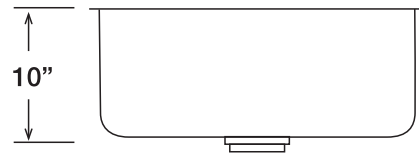

#### GENERAL

Fine quality sink bowl formed of 18 gauge BA 304 18/10 nickel bearing stainless steel.

#### DESIGN FEATURES

- Bowl Depth : 10"
- Finish : Soft Satin Finish
- Underside : Sound absorbing pads and special paint applied to dampen sound
- Drain Opening : 3-1/2"

#### SINK DIMENSIONS (INCHES)

Recommended Cabinet Size 27"