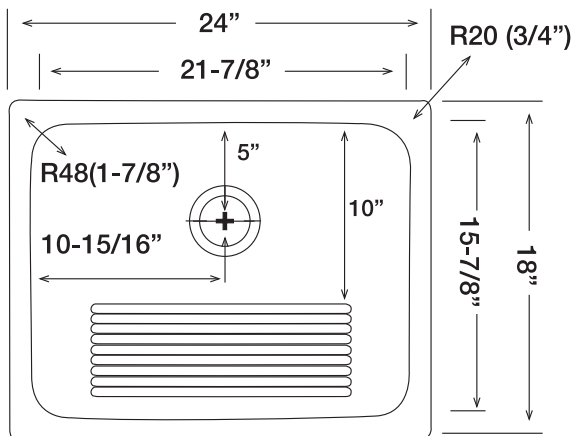

#### GENERAL

Fine quality sink bowl formed of 18 gauge BA 304 18/10 nickel bearing stainless steel.

#### DESIGN FEATURES

- Bowl Depth : 10"
- Finish : Soft Satin Finish
- Underside : Sound absorbing pads and special paint applied to dampen sound
- Drain Opening : 3-1/2"

#### SINK DIMENSIONS (INCHES)

Recommended Cabinet Size 27"