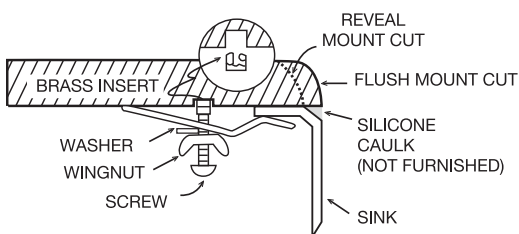

INSTALLATION PROFILE*

*Template and countertop mounting clips are packed with every sink

Ukinox reserves the right to change product specifications without notice.
Printed in USA © 2023 Ukinox