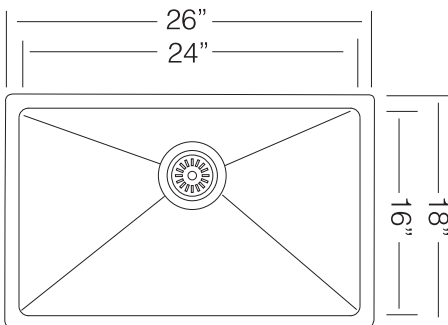

#### DESIGN FEATURES

Bowl Depth : 10"  
Finish : Soft Satin Finish  
Underside : Sound absorbing pads and special paint  
applied to dampen sound  
Drain Opening : 3-1/2"

#### SINK DIMENSIONS (INCHES)

Recommended Cabinet Size 30"