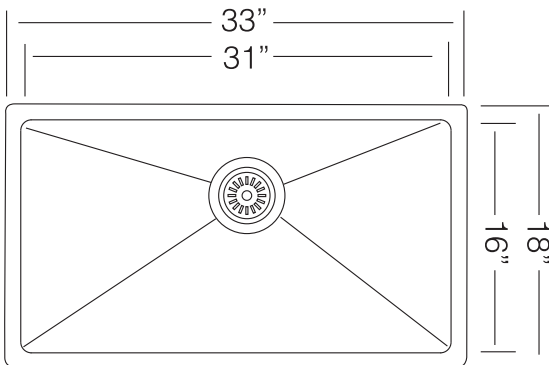

UK PRS838 P PLATINUM UK PRS838 M MATTE BLACK

UNDERMOUNT TYPE

GENERAL

Fine quality sink bowl formed of 16 gauge
BA 304 18/10 nickel bearing stainless steel.

DESIGN FEATURES

Bowl Depth : 10"
Finish : Soft Satin Finish
Underside : Sound absorbing pads and special paint
applied to dampen sound
Drain Opening : 3-1/2"

OPTIONAL ACCESSORIES

Stainless Steel Bottom Grid
Wood Cutting Board
Glass Cutting Board
Stainless Steel Colander
Drying Rack

SINK DIMENSIONS (INCHES)

Recommended Cabinet Size 36"

INSTALLATION PROFILE*

*Template and countertop mounting clips are packed with every sink