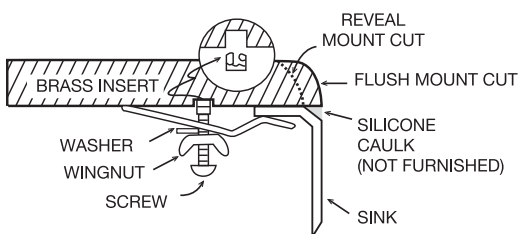

UK PRS838 P PLATINUM UK PRS838 M MATTE BLACK

UNDERMOUNT TYPE

GENERAL

Fine quality sink bowl formed of 16 gauge
BA 304 18/10 nickel bearing stainless steel.

DESIGN FEATURES

Bowl Depth : 10"
Finish : Soft Satin Finish
Underside : Sound absorbing pads and special paint
applied to dampen sound
Drain Opening : 3-1/2"

OPTIONAL ACCESSORIES

Stainless Steel Bottom Grid
Wood Cutting Board
Glass Cutting Board
Stainless Steel Colander
Drying Rack

SINK DIMENSIONS (INCHES)

Recommended Cabinet Size 36"

INSTALLATION PROFILE*

*Template and countertop mounting clips are packed with every sink