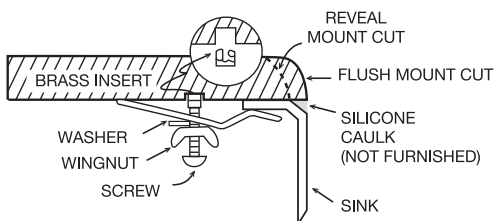

INSTALLATION PROFILE*

(Undermount)