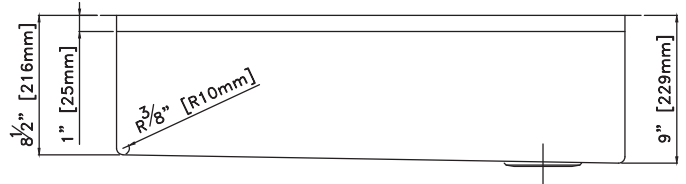

#### GENERAL

Fine quality sink bowl formed of 16 gauge BA 304 18/10 nickel bearing stainless steel.  
Includes installation hardware  
Use for standart 36" cabinet

#### DESIGN FEATURES

Bowl Depth : 9"  
Finish : Soft Satin Finish  
Underside : Sound absorption technology  
Drain Opening : 3-1/2"  
Corner Radius : R10 mm (3/8")

#### SINK DIMENSIONS (INCHES)