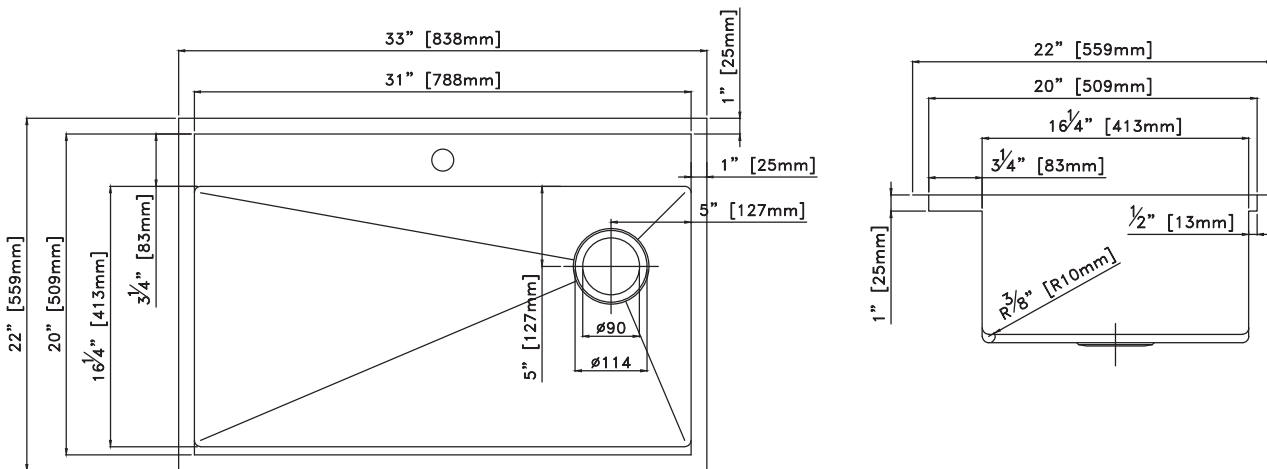

#### GENERAL

Fine quality sink bowl formed of 16 gauge BA 304 18/10 nickel bearing stainless steel.  
Includes installation hardware  
Use for standart 36" cabinet

#### DESIGN FEATURES

Bowl Depth : 9"  
Finish : Soft Satin Finish  
Underside : Sound absorption technology  
Drain Opening : 3-1/2"  
Corner Radius : R10 mm (3/8")

#### SINK DIMENSIONS (INCHES)