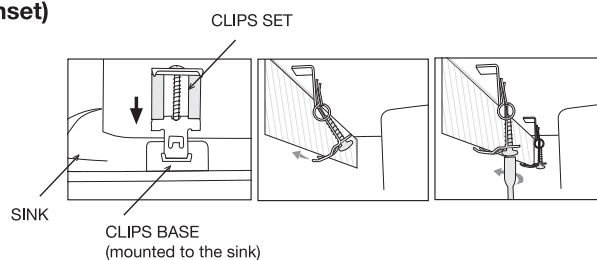

(Inset)

Ukinox reserves the right to change product specifications without notice.
Printed in USA © 2023 Ukinox

*Template and countertop mounting clips are packed with every sink