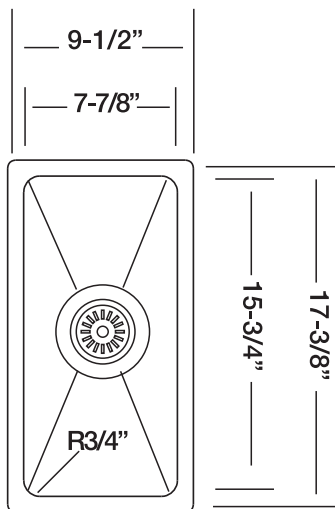

#### GENERAL

Fine quality sink bowl formed of 18 gauge  
BA 304 18/10 nickel bearing stainless steel.

#### DESIGN FEATURES

Bowl Depth : 6"  
Finish : Soft Satin Finish  
Underside : Sound absorbing pads and special paint  
applied to dampen sound  
Drain Opening : 3-1/2"

#### SINK DIMENSIONS (INCHES)