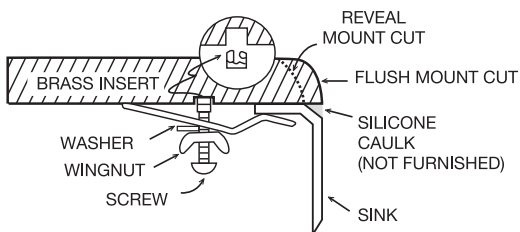

INSTALLATION PROFILE*

*Template and countertop mounting clips are packed with every sink

Ukinox reserves the right to change product specifications without notice.
Printed in USA © 2023 Ukinox