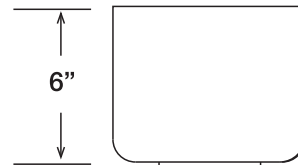

#### GENERAL

Fine quality sink bowl formed of 18 gauge  
BA 304 18/10 nickel bearing stainless steel.

#### DESIGN FEATURES

Bowl Depth : 6"  
Finish : Soft Satin Finish  
Underside : Sound absorbing pads and special paint  
applied to dampen sound  
Drain Opening : 3-1/2"

#### SINK DIMENSIONS (INCHES)