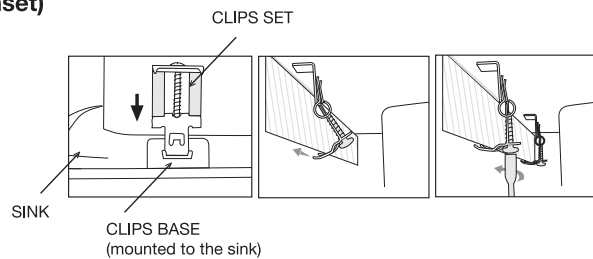

(Inset)

Ukinox reserves the right to change
product specifications without notice.
Printed in USA © 2023 Ukinox

*Template and countertop
mounting clips are packed
with every sink