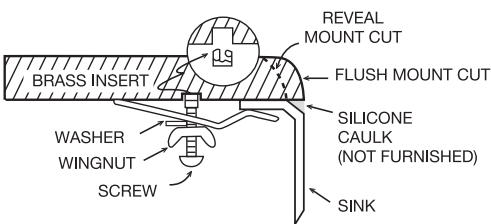

INSTALLATION PROFILE*

(Undermount)