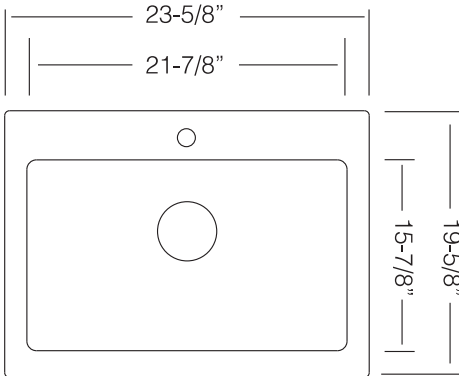

#### GENERAL

Fine quality sink bowl formed of 18 gauge  
BA 304 18/10 nickel bearing stainless steel.  
Includes installation hardware  
Use for standart 27" cabinet

#### DESIGN FEATURES

Bowl Depth : 9"  
Finish : Satin / Brushed  
Underside : Sound absorption technology  
Drain Opening : 3-1/2"

#### SINK DIMENSIONS (INCHES)