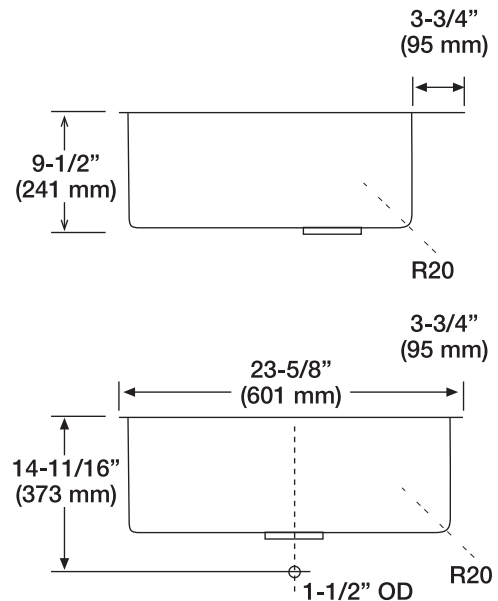

#### GENERAL

Fine quality sink bowl formed of 18 gauge  
BA 304 18/10 nickel bearing stainless steel.  
Includes installation hardware  
Use for standart 27" cabinet

#### DESIGN FEATURES

Bowl Depth : 9"  
Finish : Satin / Brushed  
Underside : Sound absorption technology  
Drain Opening : 3-1/2"

#### SINK DIMENSIONS (INCHES)