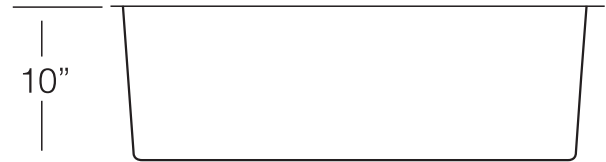

MODEL UK RS 764

UNDERMOUNT TYPE

GENERAL

Fine quality sink bowl formed of 16 gauge
BA 304 18/10 nickel bearing stainless steel.

DESIGN FEATURES

Bowl Depth : 10"
Finish : Soft Satin Finish
Underside : Sound absorbing pads and special paint
applied to dampen sound
Drain Opening : 3-1/2"

OPTIONAL ACCESSORIES

Stainless Steel Bottom Grid
Wood Cutting Board
Glass Cutting Board
Stainless Steel Colander
Drying Rack

SINK DIMENSIONS (INCHES)

INSTALLATION PROFILE*

*Template and countertop mounting clips are packed with every sink