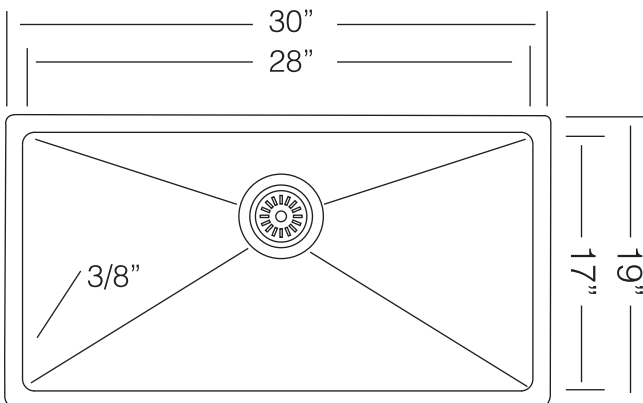

MODEL UK RS 764

UNDERMOUNT TYPE

GENERAL

Fine quality sink bowl formed of 16 gauge
BA 304 18/10 nickel bearing stainless steel.

DESIGN FEATURES

Bowl Depth : 10"
Finish : Soft Satin Finish
Underside : Sound absorbing pads and special paint
applied to dampen sound
Drain Opening : 3-1/2"

OPTIONAL ACCESSORIES

Stainless Steel Bottom Grid
Wood Cutting Board
Glass Cutting Board
Stainless Steel Colander
Drying Rack

SINK DIMENSIONS (INCHES)

INSTALLATION PROFILE*

*Template and countertop mounting clips are packed with every sink