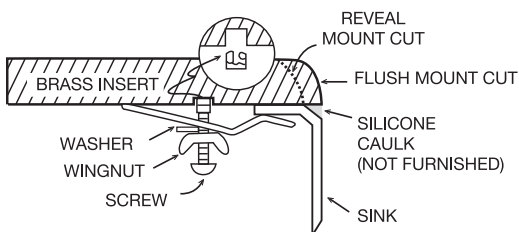

MODEL UK RS 764

UNDERMOUNT TYPE

GENERAL

Fine quality sink bowl formed of 16 gauge
BA 304 18/10 nickel bearing stainless steel.

DESIGN FEATURES

Bowl Depth : 10"
Finish : Soft Satin Finish
Underside : Sound absorbing pads and special paint
applied to dampen sound
Drain Opening : 3-1/2"

OPTIONAL ACCESSORIES

Stainless Steel Bottom Grid
Wood Cutting Board
Glass Cutting Board
Stainless Steel Colander
Drying Rack

SINK DIMENSIONS (INCHES)

INSTALLATION PROFILE*

*Template and countertop mounting clips are packed with every sink