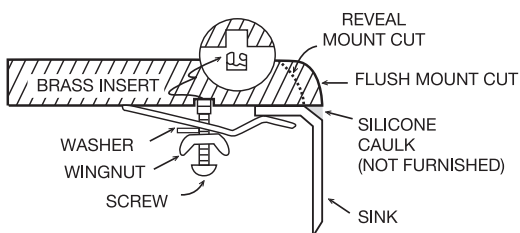

MODEL D 537

UNDERMOUNT TYPE

GENERAL

Fine quality sink bowl formed of 18 gauge
BA 304 18/10 nickel bearing stainless steel.

DESIGN FEATURES

Bowl Depth : 9"
Finish : Soft Satin Finish
Underside : Sound absorbing pads and special paint
applied to dampen sound
Drain Opening : 3-1/2"

OPTIONAL ACCESSORIES

Stainless Steel Bottom Grid
Wood Cutting Board
Stainless Steel Colander
Drying Rack

SINK DIMENSIONS (INCHES)

Recommended Cabinet Size 24"

INSTALLATION PROFILE*

*Template and countertop mounting clips are packed with every sink