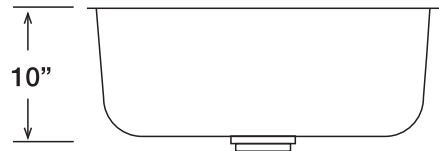

MODEL D 537

UNDERMOUNT TYPE

GENERAL

Fine quality sink bowl formed of 18 gauge
BA 304 18/10 nickel bearing stainless steel.

DESIGN FEATURES

Bowl Depth : 9"
Finish : Soft Satin Finish
Underside : Sound absorbing pads and special paint
applied to dampen sound
Drain Opening : 3-1/2"

OPTIONAL ACCESSORIES

Stainless Steel Bottom Grid
Wood Cutting Board
Stainless Steel Colander
Drying Rack

SINK DIMENSIONS (INCHES)

Recommended Cabinet Size 24"

INSTALLATION PROFILE*

*Template and countertop mounting clips are packed with every sink