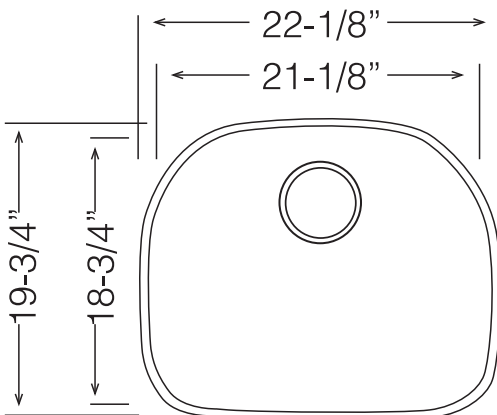

MODEL D 537

UNDERMOUNT TYPE

GENERAL

Fine quality sink bowl formed of 18 gauge
BA 304 18/10 nickel bearing stainless steel.

DESIGN FEATURES

Bowl Depth : 9"
Finish : Soft Satin Finish
Underside : Sound absorbing pads and special paint
applied to dampen sound
Drain Opening : 3-1/2"

OPTIONAL ACCESSORIES

Stainless Steel Bottom Grid
Wood Cutting Board
Stainless Steel Colander
Drying Rack

SINK DIMENSIONS (INCHES)

Recommended Cabinet Size 24"

INSTALLATION PROFILE*

*Template and countertop mounting clips are packed with every sink