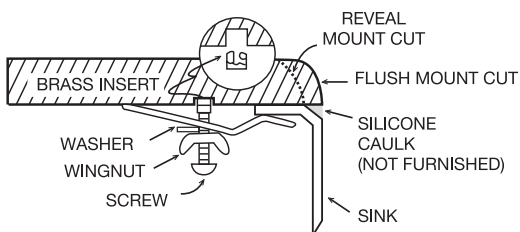

MODEL V 390

STAINLESS STEEL SINK / VANITY SINK

GENERAL

Fine quality sink bowl formed of 18 gauge
BA 304 18/10 nickel bearing stainless steel.

DESIGN FEATURES

Bowl Depth : 7"
Finish : Soft Satin Finish
Underside : Sound absorbing pads
and special paint
Drain Opening : 3-1/2"

OPTIONAL ACCESSORIES

Drain Set
Soap Dispenser

SINK DIMENSIONS (INCHES)

INSTALLATION PROFILE*

(Undermount)

*Template and countertop mounting clips are packed with every sink

Ukinox reserves the right to change
product specifications without notice.
Printed in USA © 2019 Ukinox