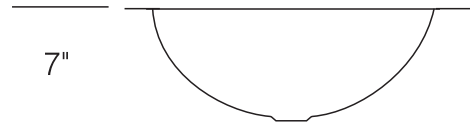

MODEL V 390

STAINLESS STEEL SINK / VANITY SINK

GENERAL

Fine quality sink bowl formed of 18 gauge
BA 304 18/10 nickel bearing stainless steel.

DESIGN FEATURES

Bowl Depth : 7"
Finish : Soft Satin Finish
Underside : Sound absorbing pads
and special paint
Drain Opening : 3-1/2"

OPTIONAL ACCESSORIES

Drain Set
Soap Dispenser

SINK DIMENSIONS (INCHES)

INSTALLATION PROFILE*

(Undermount)

*Template and countertop mounting clips are packed with every sink

Ukinox reserves the right to change
product specifications without notice.
Printed in USA © 2019 Ukinox