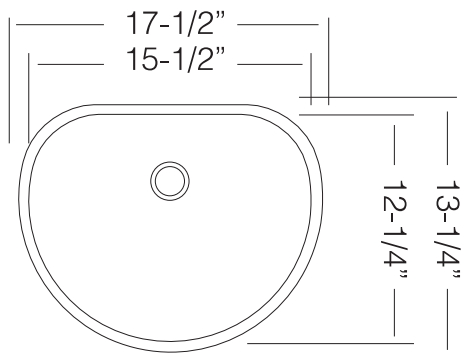

MODEL V 390

STAINLESS STEEL SINK / VANITY SINK

GENERAL

Fine quality sink bowl formed of 18 gauge
BA 304 18/10 nickel bearing stainless steel.

DESIGN FEATURES

Bowl Depth : 7"
Finish : Soft Satin Finish
Underside : Sound absorbing pads
and special paint
Drain Opening : 3-1/2"

OPTIONAL ACCESSORIES

Drain Set
Soap Dispenser

SINK DIMENSIONS (INCHES)

INSTALLATION PROFILE*

(Undermount)

*Template and countertop mounting clips are packed with every sink

Ukinox reserves the right to change
product specifications without notice.
Printed in USA © 2019 Ukinox